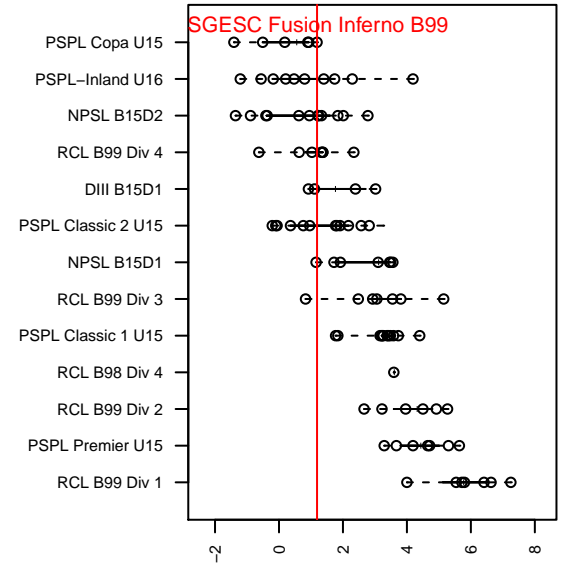

SGESC Fusion Inferno B99

Spanaway Graham Eatonville SC
 Graham, WA
 B99 total strength=1203
 attack=5.29 defense=3.08
 fall league = PSPL Copa U15

alt names used:
 Fusion [B]99
 SGESC Fusion 99
 SGESC FUSION 99 ()
 Fusion 99

Venues played:
 2014 KITG BU14-15 Green
 2014 Xtreme Cup BU15
 2014 PSPL Copa U15
 2014 WA Cup U15 Silver U15

**attack and defense variance (black dot)
relative to other teams
and top 10 in region**

**attack and defense rating
relative to others at age
and all opponents in last 13 months**